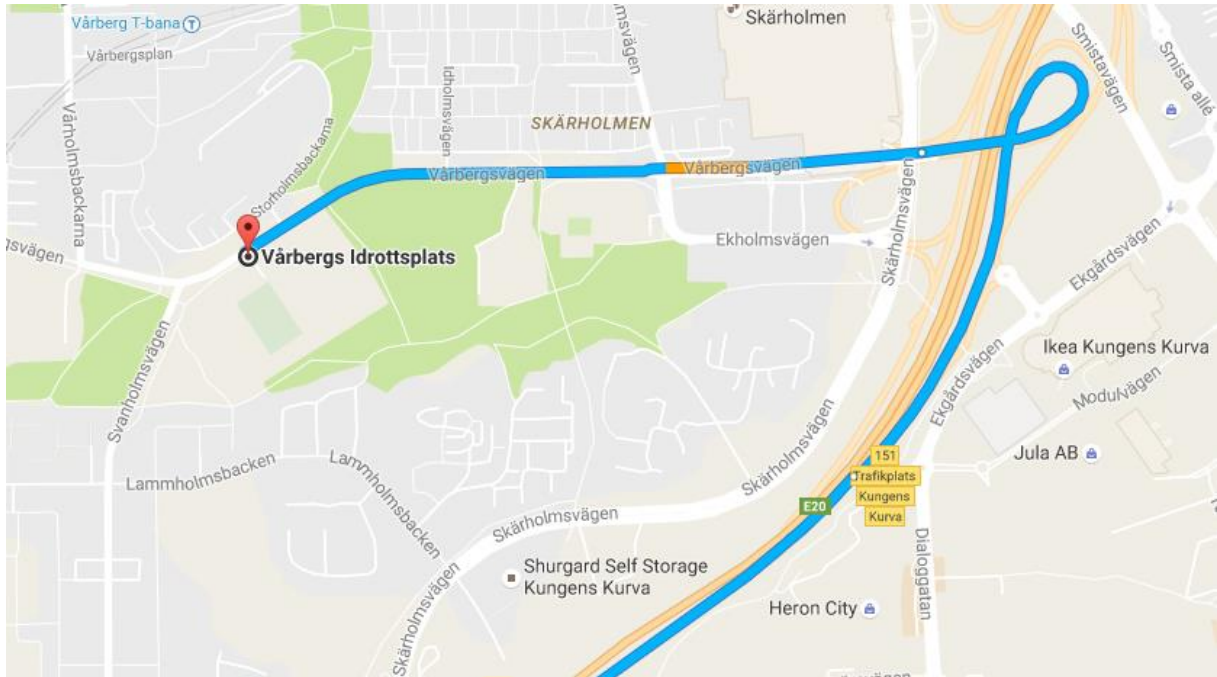

Parking, when arriving E4/E20 from the south (WGS84: 59.272524, 17.891926)

From E4/E20 take exit **151**-junction Kungens Kurva. Take the right lane and follow the signs towards **Vårberg**. Further directions from Vårberg sports stadium.

Parking, when arriving E4/E20 from the north (WGS84: 59.272524, 17.891926)

From E4/E20 take exit **151**-junction Kungens Kurva. Take the right lane and follow the signs towards **Vårberg**. Further directions from Vårberg sports stadium.