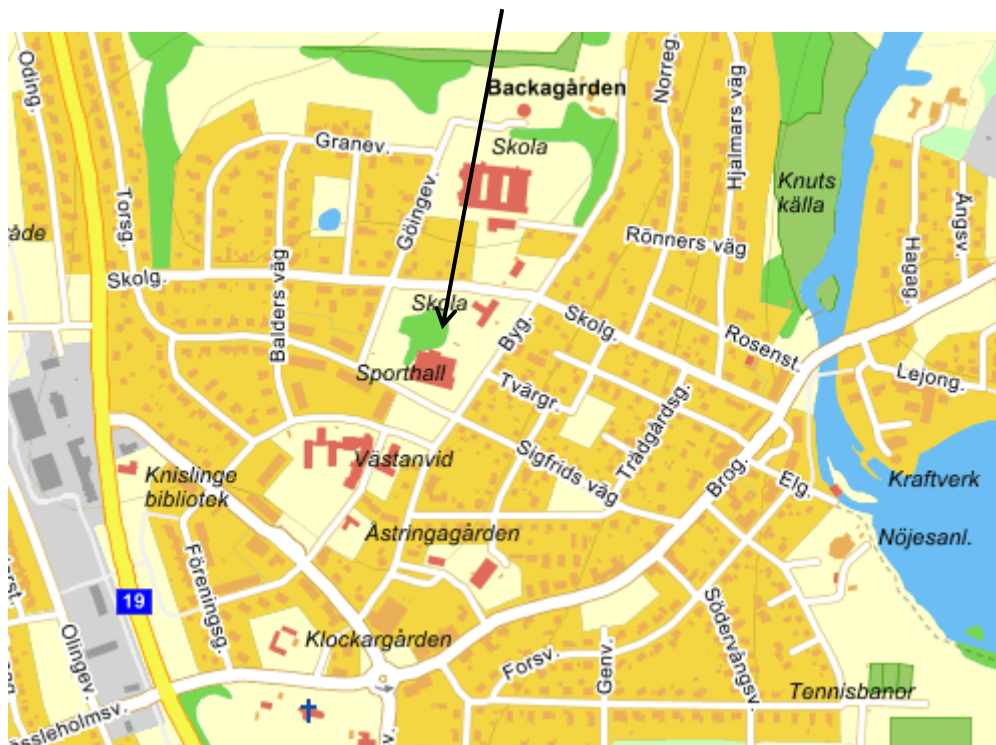

BROBY

8 km from the arena

Accommodation on hard surface

Gymnasium, Göingeskolan

Transport to the arena

The Tiomila bus will run between the arena and accommodation on hard surface throughout the entire competition. In Broby, the Tiomila bus stops at the Göinge School.

KNISLINGE

15 km from the arena

Accommodation on hard surface

Gymnasium, Snapphanes School

Transport to the arena

The Tiomila bus will run between the arena and accommodation on hard surface throughout the entire competition. In Knislinge, the Tiomila bus stops at the Gymnasium.

SIBBHULT

7 km from the arena

Accommodation on hard surface

Gymnasium, GUC School

Transport to the arena

The Tiomila bus will run between the arena and accommodation on hard surface throughout the entire competition. In Sibbhult the Tiomila bus stops at the Gymnasium.