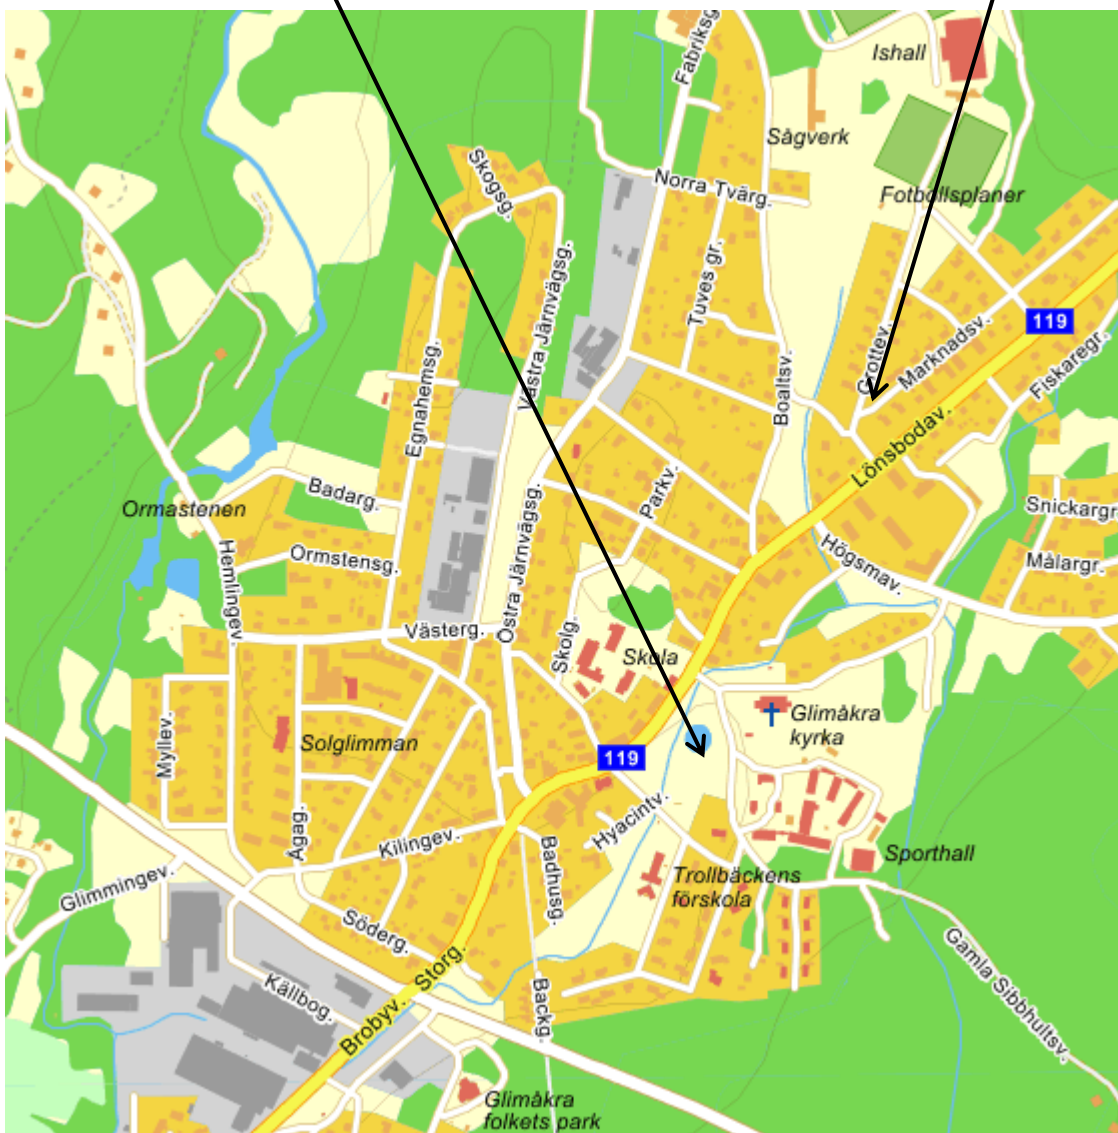

Memorandum

ACCOMMODATION

MOTORHOME AND CARAVAN

Check-in Friday 14.00-20.00, Saturday 08.00-16.00 at the intersection of roads 119/2121, west of road 119 and south of road 2121. Entry is from Källbogatan. The parking surface is grass. If this area is full, parking will be accessed from road 119 towards Broby. Follow the instructions of traffic marshals. Also refer to the Traffic Memorandum!

GLIMÅKRA

Accommodation on hard surface

Glimåkraskolan, Glimåkra Folk High School

Accommodation tent

Högsmavägen, Parkvägen, Prästängen

Camping

Högsmavägen

Walking distance to all accommodation 1.0-1.5 km.

Follow the signage from the arena entrance (Trollcenter) at Lönsbodavägen/Högsmavägen.

Check-in

Check-in to all accommodation in Glimåkra (except for motorhome and caravan) is done at accommodation tents Prästängen "in the middle of the village".

Friday 14.00-20.00, Saturday 08.00-16.00.

Transport to accommodation on a hard surface

(Not applicable for accommodation in Glimåkra)

The Tiomila bus will run between the arena and accommodation on hard surface throughout the entire competition. In Glimåkra the Tiomila bus stops on Marknadsvägen.