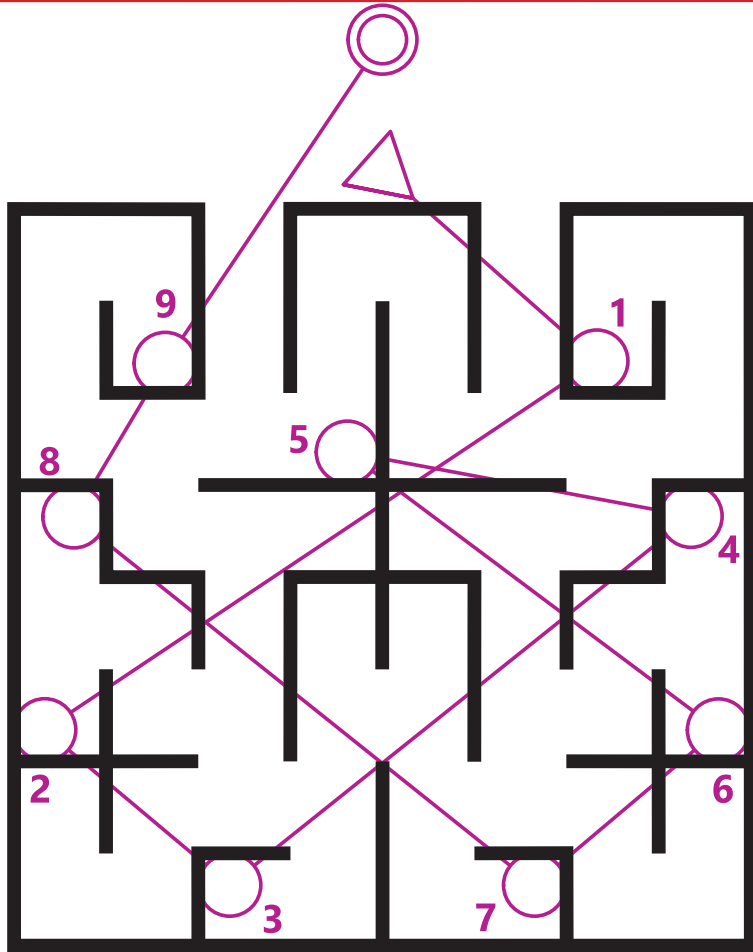

ALL CONTROLS

Finish 

Start 

Start 2 

MAZE  **orienteering**

DRAWING MAZE 0

-  21 fence posts, distance 4 m
-  19 banners, 1x4 m
-  37 small posts
-  plastic tape, 80 m

GREEN COURSE

MAZE orienteering

bagheera

BLUE COURSE

MAZE orienteering

bagheera

RED COURSE

MAZE  **orienteeering**

bagheera