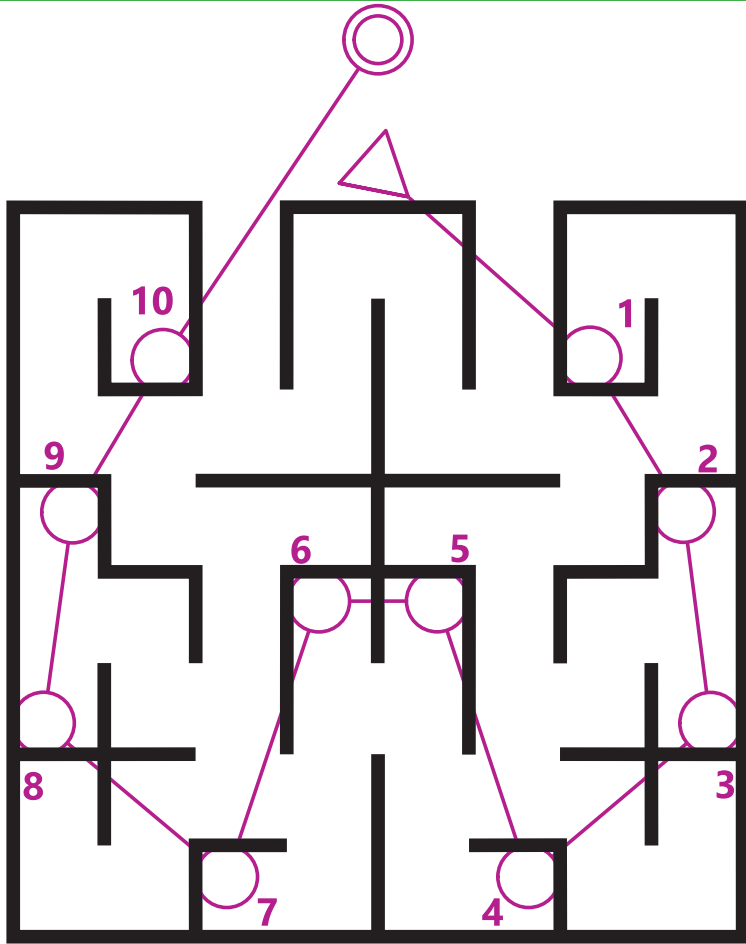

ALL CONTROLS

Finish 

Start 

Start 2 

MAZE  **orienteering**

DRAWING MAZE 0

-  21 fence posts, distance 4 m
-  19 banners, 1x4 m
-  37 small posts
-  plastic tape, 80 m

GREEN COURSE

MAZE orienteering

bagheera

BLUE COURSE

MAZE orienteering

bagheera

RED COURSE

MAZE  **orienteeering**

bagheera