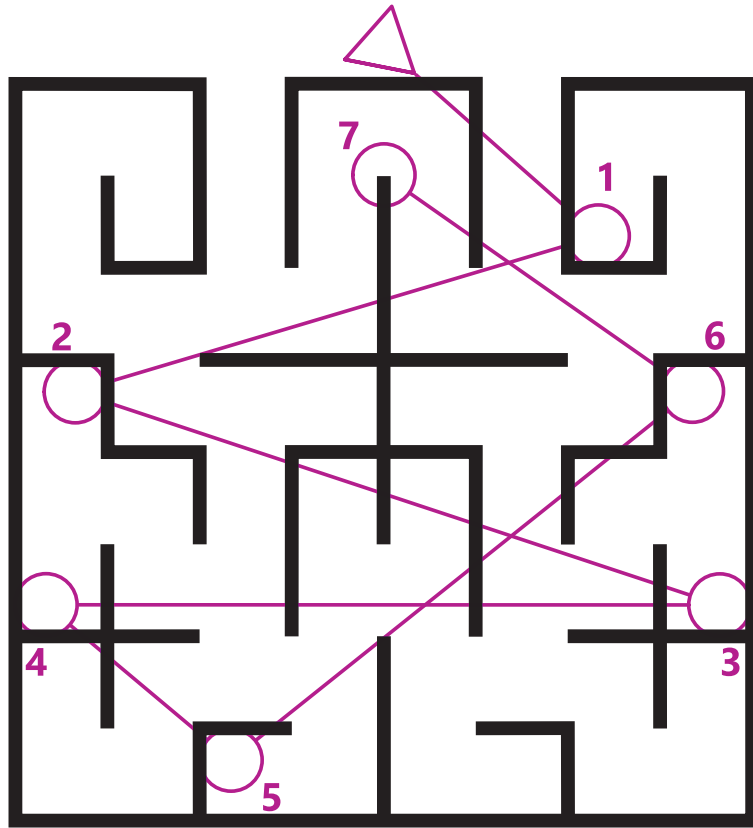

ALL CONTROLS

Finish 

Start 

Start 2 

MAZE  **orienteering**

DRAWING MAZE 0

-  21 fence posts, distance 4 m
-  19 banners, 1x4 m
-  37 small posts
-  plastic tape, 80 m

GREEN COURSE

BLACK COURSE

MAZE  **orienteeering**

bagheera

DUEL COURSE 1A

MAZE orienteering
bagheera

DUEL COURSE 1B

MAZE orienteering
bagheera

DUEL COURSE 2A

MAZE  **orienteering**

bagheera

DUEL COURSE 2B

MAZE  **orienteering**

bagheera