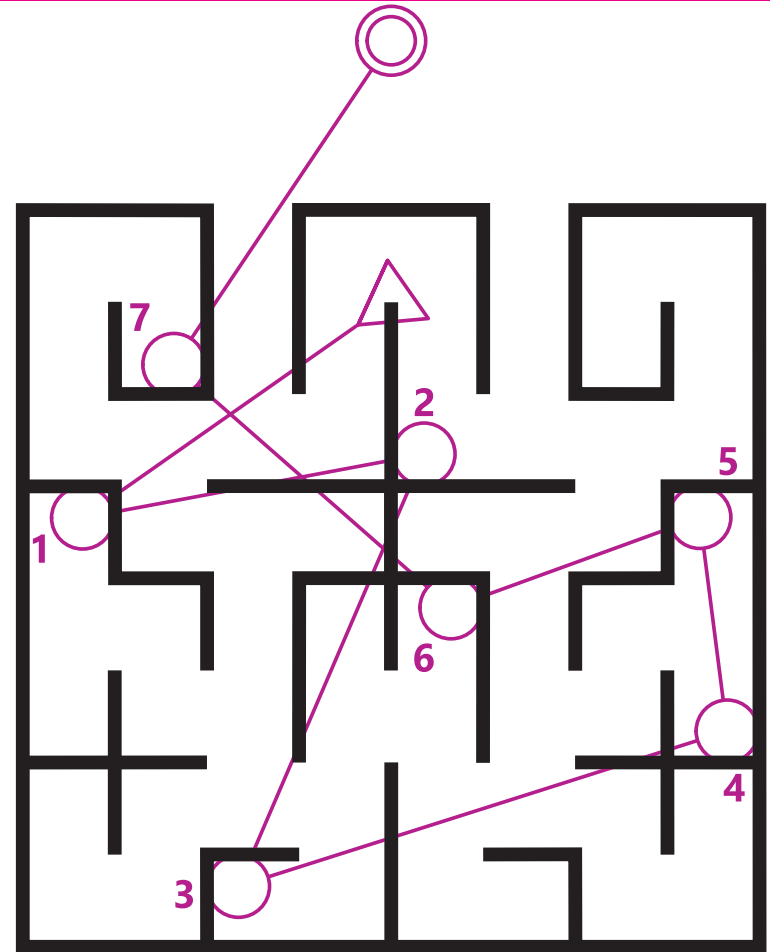

ALL CONTROLS

Finish 

Start 

Start 2 

MAZE  **orienteering**

DRAWING MAZE 0

-  21 fence posts, distance 4 m
-  19 banners, 1x4 m
-  37 small posts
-  plastic tape, 80 m

GREEN COURSE

BLACK COURSE

MAZE  **orienteeering**

bagheera

DUEL COURSE 1A

MAZE orienteering
bagheera

DUEL COURSE 1B

MAZE orienteering
bagheera

DUEL COURSE 2A

MAZE  **orienteering**

bagheera

DUEL COURSE 2B

MAZE  **orienteering**

bagheera