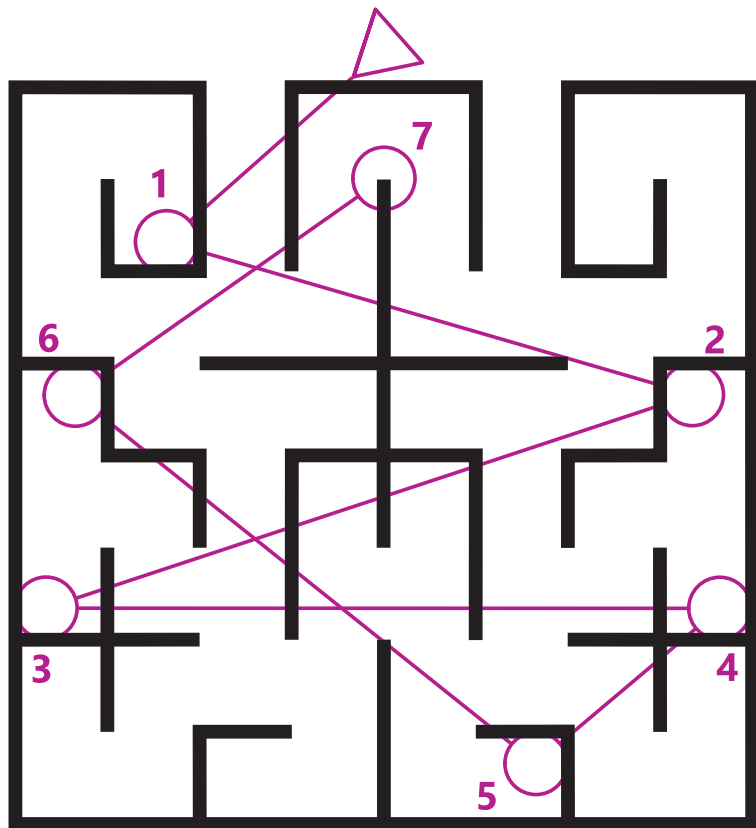

ALL CONTROLS

Finish 

Start 

Start 2 

MAZE  **orienteering**

DRAWING MAZE 0

-  21 fence posts, distance 4 m
-  19 banners, 1x4 m
-  37 small posts
-  plastic tape, 80 m

GREEN COURSE

BLACK COURSE

MAZE  **orienteeering**

bagheera

DUEL COURSE 1A

MAZE orienteering
bagheera

DUEL COURSE 1B

MAZE orienteering
bagheera

DUEL COURSE 2A

MAZE  **orienteering**

bagheera

DUEL COURSE 2B

MAZE  **orienteering**

bagheera