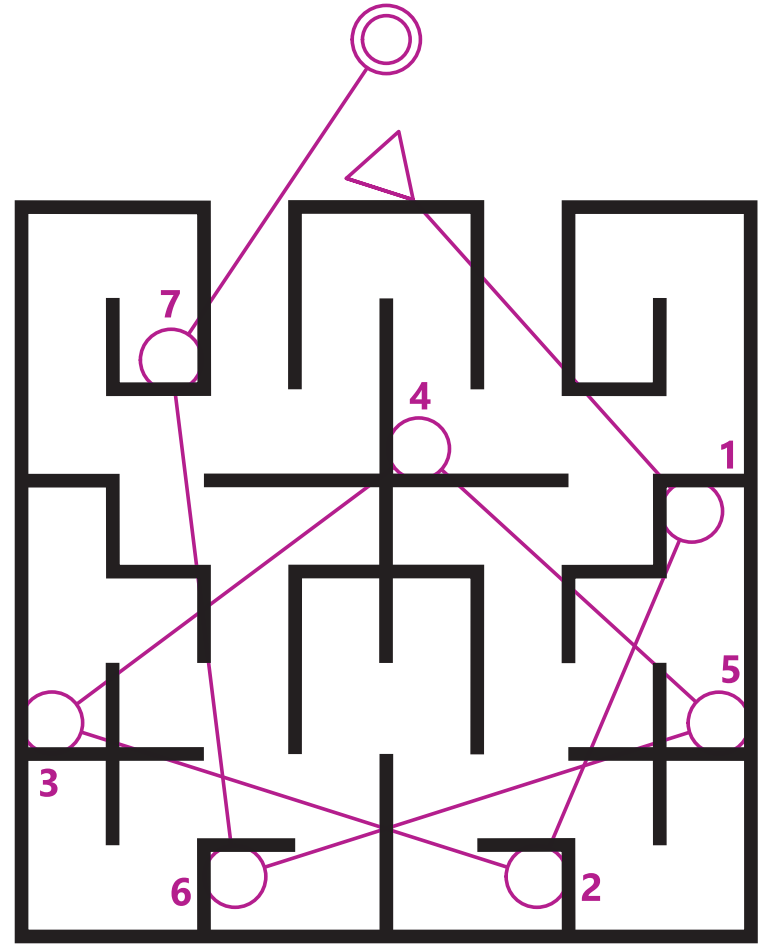

ALL CONTROLS

Finish 

Start 

Start 2 

MAZE  **orienteering**

DRAWING MAZE 0

-  21 fence posts, distance 4 m
-  19 banners, 1x4 m
-  37 small posts
-  plastic tape, 80 m

GREEN COURSE

MAZE orienteering

bagheera

BLUE COURSE

MAZE orienteering

bagheera

RED COURSE

MAZE  **orienteeering**

bagheera