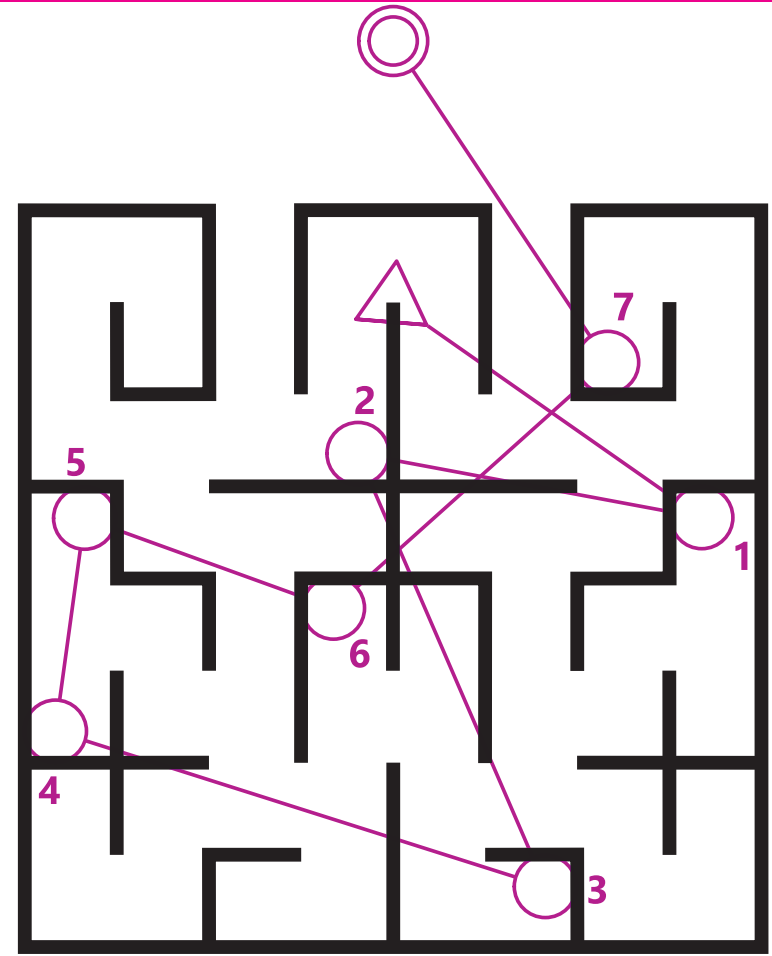

ALL CONTROLS

Finish 

Start 

Start 2 

MAZE  **orienteering**

DRAWING MAZE 0

-  21 fence posts, distance 4 m
-  19 banners, 1x4 m
-  37 small posts
-  plastic tape, 80 m

GREEN COURSE

BLACK COURSE

MAZE  **orienteeering**

bagheera

DUEL COURSE 1A

MAZE orienteering
bagheera

DUEL COURSE 1B

MAZE orienteering
bagheera

DUEL COURSE 2A

MAZE  **orienteering**

bagheera

DUEL COURSE 2B

MAZE  **orienteering**

bagheera