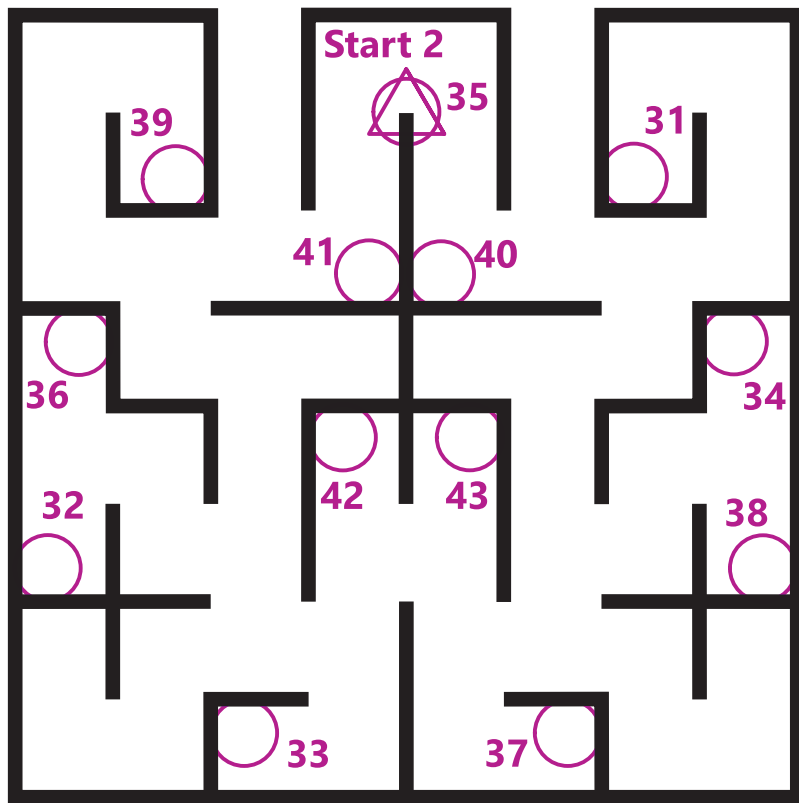

ALL CONTROLS

Finish 

Start 

Start 2 

MAZE  **orienteering**

DRAWING MAZE 0

-  21 fence posts, distance 4 m
-  19 banners, 1x4 m
-  37 small posts
-  plastic tape, 80 m

GREEN COURSE

MAZE orienteering

bagheera

BLUE COURSE

MAZE orienteering

bagheera

RED COURSE

MAZE  **orienteeering**

bagheera