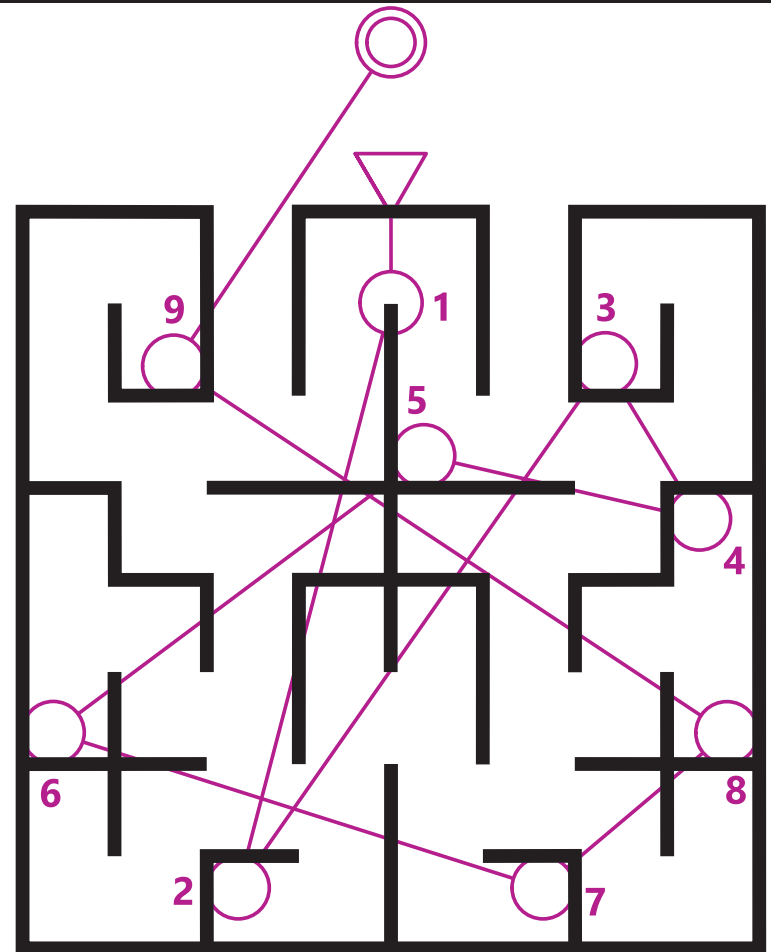

ALL CONTROLS

Finish 

Start 

Start 2 

MAZE  **orienteering**

DRAWING MAZE 0

-  21 fence posts, distance 4 m
-  19 banners, 1x4 m
-  37 small posts
-  plastic tape, 80 m

GREEN COURSE

MAZE orienteering

bagheera

BLUE COURSE

MAZE orienteering

bagheera

RED COURSE

MAZE  **orienteeering**

bagheera

BLACK COURSE

MAZE  **orienteeering**

bagheera

DUEL COURSE 1A

MAZE orienteering
bagheera

DUEL COURSE 1B

MAZE orienteering
bagheera

DUEL COURSE 2A