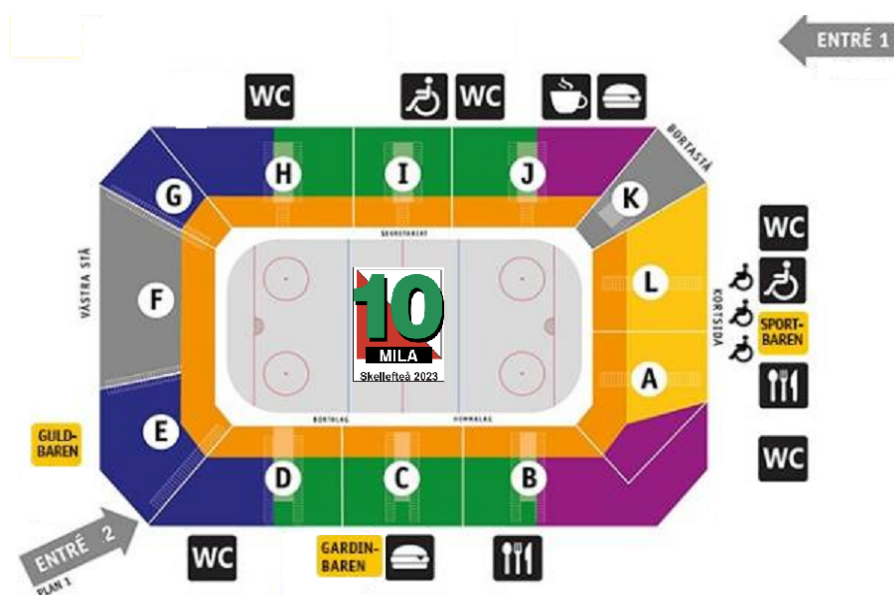

PM Seats in the stand

Seats in the stand

The reserved seating is on the north stand, sections H, I, and J. At the entrance to these sections, there are signs indicating which club has reserved seating at each section. See also at the end of this memo.

Free WiFi

Welcome to log in to "10Mila-Publik"

No club flags in the stands

In order not to obscure the view of other spectators, club pennants or flags are not allowed in the stands.

No consumption of lunch boxes in the stands

Food boxes should be eaten in designated places, not in the stands.

Shoes with metal studs

No shoes with metal studs are allowed inside the arena. The only exception is the running routes designated for the competition.